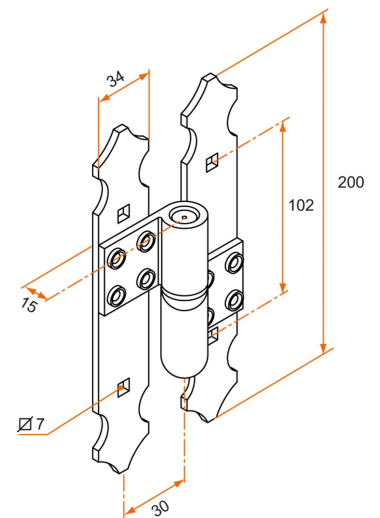

Possible applications include :

PVC and Aluminum
wing shutter
accessories

Features

- In aluminum Composite axis

Products to be ordered from :
BURGAUD SAS 147, rue des Paludiers Z.I. des Mares 85270 SAINT-HILAIRE-DE-RIEZ
email : commande@tirard-burgaud.com

Possible applications include :

PVC and Aluminum
wing shutter
accessories

Référence	Mounting direction	Finish	Composite part	GENCOD 3565920	Condit. par	Délai j
3PE92077G	LEFT	9005-30%	noir	11630 1	30	14
3PE92077D	RIGHT	9005-30%	noir	11629 5	30	14
3PE91072G	LEFT	9016-80%	blanc	11622 6	30	14
3PE91072D	RIGHT	9016-80%	blanc	11621 9	30	14
3PE92077GRAL	LEFT		noir	18776 9	1	14
3PE92077DRAL	RIGHT		noir	18777 6	1	14
3PE92077GABRAL	gauche		blanc	22275 0	1	14
3PE92077DABRAL	droite		blanc	22276 7	1	14