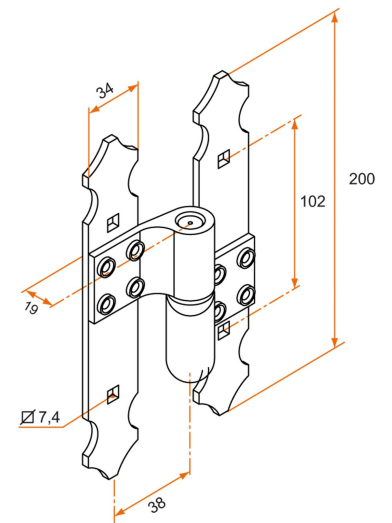

Possible applications include :

PVC and Aluminum
wing shutter
accessories

Features

- In aluminum Composite axis

Products to be ordered from :
BURGAUD SAS 147, rue des Paludiers Z.I. des Mares 85270 SAINT-HILAIRE-DE-RIEZ
email : commande@tirard-burgaud.com

Possible applications include :

PVC and Aluminum wing shutter accessories

Référence	Mounting direction	Finish	Composite part	GENCOD 3565920	Condit. par	Délai j
3PE92076G	LEFT	9005-30%	noir	11628 8	30	14
3PE92076D	RIGHT	9005-30%	noir	11627 1	30	14
3PE91071G	LEFT	9016-80%	blanc	11620 2	30	14
3PE91071D	RIGHT	9016-80%	blanc	11619 6	30	14
3PE92076GRAL	LEFT		noir	11636 3	1	14
3PE92076DRAL	RIGHT		noir	11635 6	1	14
3PE92076GABRAL	gauche		blanc	22278 1	1	14
3PE92076DABRAL	droite		blanc	22277 4	1	14