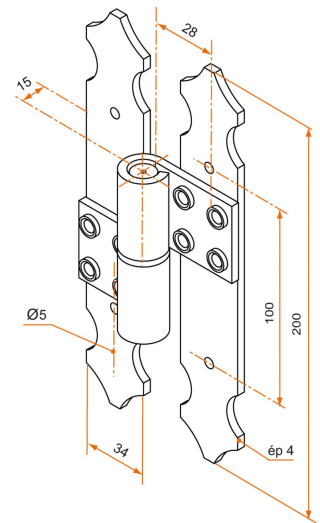

Products to be ordered from :
BURGAUD SAS 147, rue des Paludiers Z.I. des Mares 85270 SAINT-HILAIRE-DE-RIEZ
email : commande@tirard-burgaud.com