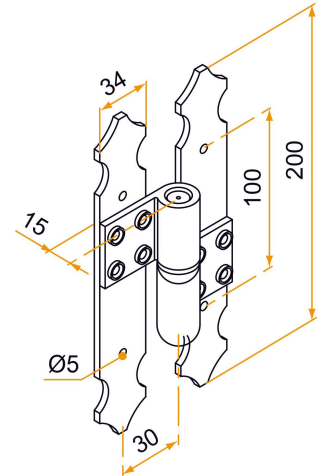

Possible applications include :

PVC and Aluminum
wing shutter
accessories

Features

- In aluminum Composite axis

Products to be ordered from :
BURGAUD SAS 147, rue des Paludiers Z.I. des Mares 85270 SAINT-HILAIRE-DE-RIEZ
email : commande@tirard-burgaud.com

Possible applications include :

PVC and Aluminum
wing shutter
accessories

Référence	Mounting direction	Finish	Composite part	GENCOD 3565920	Condit. par	Délai j
3PE92079G	LEFT	9005-30%	noir	11634 9	30	14
3PE92079D	RIGHT	9005-30%	noir	11633 2	30	14
3PE91074G	LEFT	9016-80%	blanc	11626 4	30	14
3PE91074D	RIGHT	9016-80%	blanc	11625 7	30	14
3PE92079GRAL	LEFT		noir	18221 4	1	14
3PE92079DRAL	RIGHT		noir	18220 7	1	14
3PE92079GABRAL	gauche		blanc	22279 8	1	14
3PE92079DABRAL	droite		blanc	22280 4	1	14