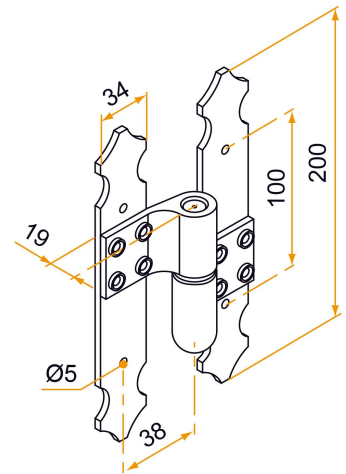

Products to be ordered from :
BURGAUD SAS 147, rue des Paludiers Z.I. des Mares 85270 SAINT-HILAIRE-DE-RIEZ
email : commande@tirard-burgaud.com