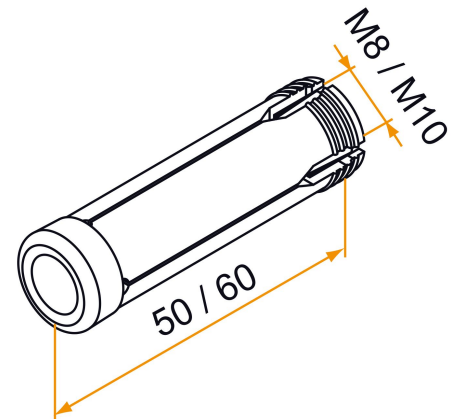

Products to be ordered from :
BURGAUD SAS 147, rue des Paludiers Z.I. des Mares 85270 SAINT-HILAIRE-DE-RIEZ
email : commande@tirard-burgaud.com