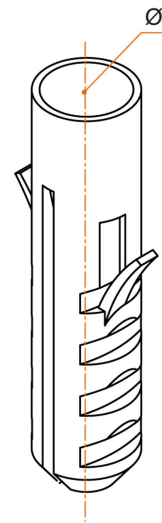

Possible applications include :

PVC and Aluminum
wing shutter
accessories

Stainless steel
accessories

Products to be ordered from :
BURGAUD SAS 147, rue des Paludiers Z.I. des Mares 85270 SAINT-HILAIRE-DE-RIEZ
email : commande@tirard-burgaud.com

Possible applications include :

PVC and Aluminum
wing shutter
accessories

Stainless steel
accessories

Référence	Ø	Screw	GENCOD 3565920	Condit. par	Délai j
900329	7	4 to 5	03618 0	100	14
900331	8	4.5 to 6	03620 3	100	14
900330	10	6 to 8	03619 7	100	14
900332	12	8 to 10	03621 0	50	14

Multi-RAL : specify your color when placing the order (<https://www.couleursral.fr/ral-classic>)