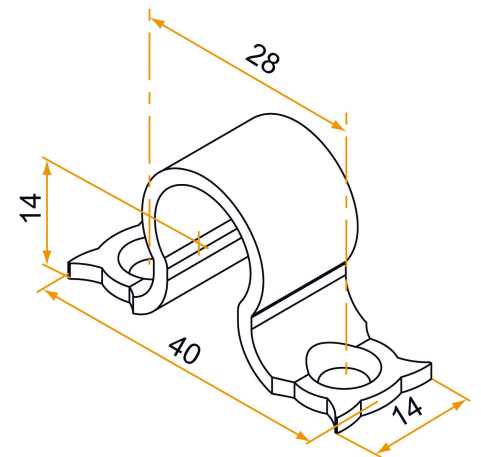

Possible applications include :

Wooden wing shutter accessories

PVC and Aluminum wing shutter accessories

Tip

- Recommended for long aluminum end caps.

Products to be ordered from :
BURGAUD SAS 147, rue des Paludiers Z.I. des Mares 85270 SAINT-HILAIRE-DE-RIEZ
email : commande@tirard-burgaud.com

Possible applications include :

Wooden wing shutter accessories

PVC and Aluminum wing shutter accessories

Référence	Finish	GENCOD 3565920	Condit. par	Délai j
3ES92005	9005-30%	11857 2	300	7
3ES91005	9016-80%	11856 5	300	7
3ES92005RAL		11858 9	1	14