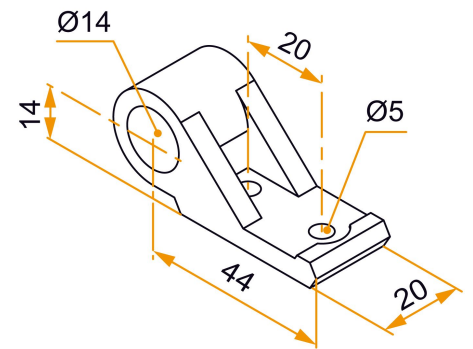

Possible applications include :

PVC and Aluminum
wing shutter
accessories

Features

- In composite

Tip

- Use the collar and collar shim for shutters with a peripheral U, these two products are only compatible with each other.