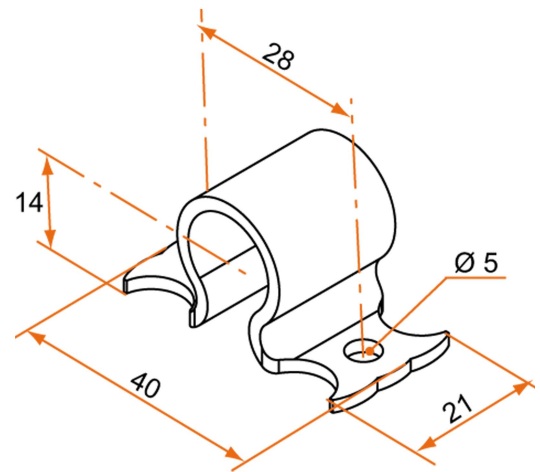

Possible applications include :

Wooden wing shutter accessories

Features

- Made of steel

Products to be ordered from :
BURGAUD SAS 147, rue des Paludiers Z.I. des Mares 85270 SAINT-HILAIRE-DE-RIEZ
email : commande@tirard-burgaud.com

Possible applications include :

Wooden wing shutter accessories

Référence	Finish	GENCOD 3565920	Condit. par	Délai j
1ES92007	9005-30%	10312 7	300	14
120074	Black zn	00270 3	300	14
120072	Zn	00269 7	300	14