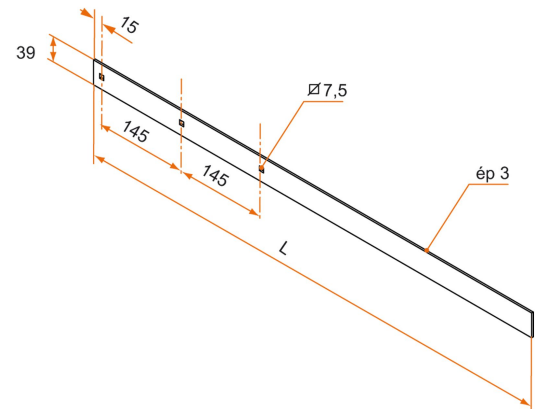

Products to be ordered from :
BURGAUD SAS 147, rue des Paludiers Z.I. des Mares 85270 SAINT-HILAIRE-DE-RIEZ
email : commande@tirard-burgaud.com