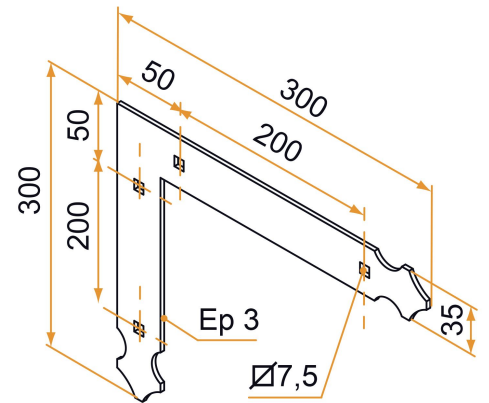

## Features

- Made of steel

**Tip**

- Other possible dimensions, maximum 300x400, please contact us.

Products to be ordered from :  
 BURGAUD SAS 147, rue des Paludiers Z.I. des Mares 85270 SAINT-HILAIRE-DE-RIEZ  
 email : [commande@tirard-burgaud.com](mailto:commande@tirard-burgaud.com)

# RapidRénov square counter-hinge - 35x3 - square holes of 7.5

Possible applications include :

Wooden wing shutter accessories

Référence	No. of holes	Finish	GENCOD 3565920	Condit. par	Délai j
PEA008N53	4	9005-30%	20871 6	50	21