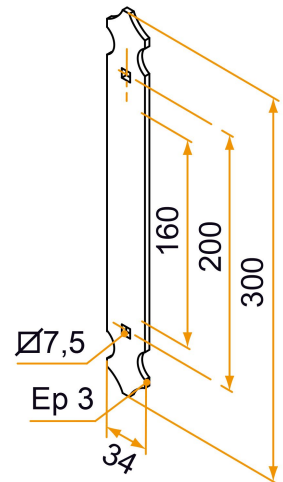

Possible applications include :

Wooden wing shutter
accessories

Features

- Made of steel

Tip

- Other possible dimensions, maximum 350, please contact us.

Products to be ordered from :
BURGAUD SAS 147, rue des Paludiers Z.I. des Mares 85270 SAINT-HILAIRE-DE-RIEZ
email : commande@tirard-burgaud.com

Intermediate RapidRénov counter-hinge - 35x3 - square holes of 7.5

Possible applications include :

Wooden wing shutter
accessories

Référence	No. of holes	Finish	GENCOD 3565920	Condit. par	Délai j
PEA009N53	2	9005-30%	20981 2	25	21