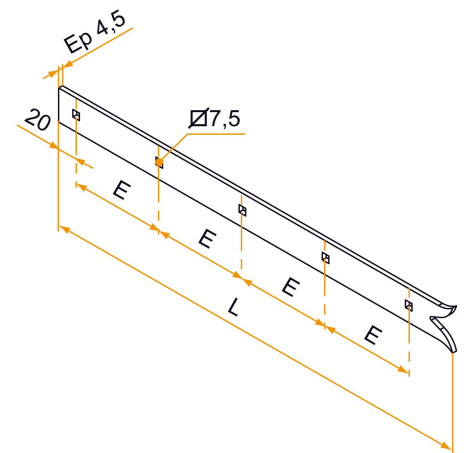

Possible applications include :

Wooden wing shutter accessories

Features

- Made of steel

Products to be ordered from :
 BURGAUD SAS 147, rue des Paludiers Z.I. des Mares 85270 SAINT-HILAIRE-DE-RIEZ
 email : commande@tirard-burgaud.com

Possible applications include :

Wooden wing shutter accessories

Référence	L	No. of holes	CD	Finish	GENCOD 3565920	Condit. par	Délai j
1PD92636	350	4	95	9005-30%	17605 3	12	21
1PD92637	450	5	95	9005-30%	17606 0	12	21
1PD92638	550	6	95	9005-30%	17607 7	12	21
1PD92639	650	7	95	9005-30%	17608 4	12	21
1PD92640	750	8	95	9005-30%	17609 1	12	21