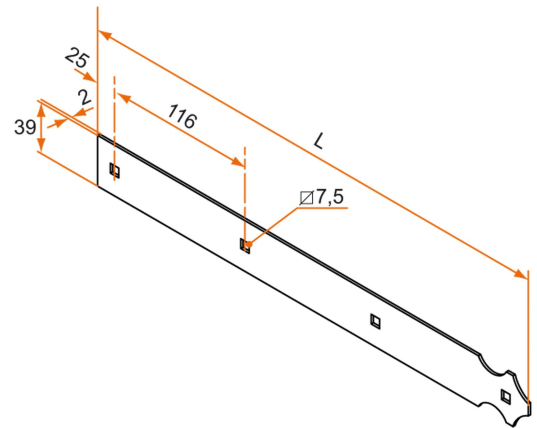

Products to be ordered from :
BURGAUD SAS 147, rue des Paludiers Z.I. des Mares 85270 SAINT-HILAIRE-DE-RIEZ
email : commande@tirard-burgaud.com