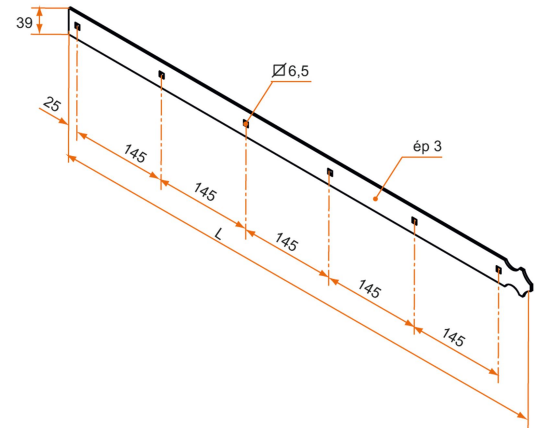

Products to be ordered from :
BURGAUD SAS 147, rue des Paludiers Z.I. des Mares 85270 SAINT-HILAIRE-DE-RIEZ
email : commande@tirard-burgaud.com