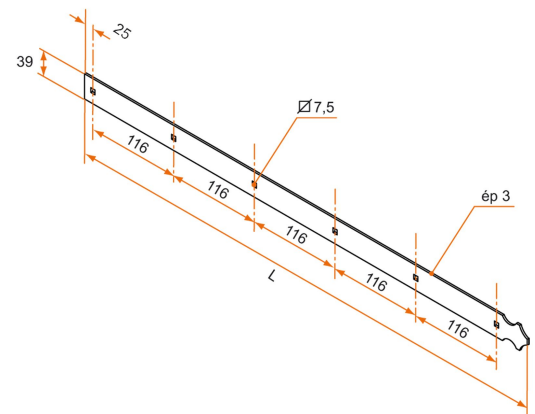

Possible applications include :

PVC and Aluminum
wing shutter
accessories

Features

- Aluminum

Products to be ordered from :
BURGAUD SAS 147, rue des Paludiers Z.I. des Mares 85270 SAINT-HILAIRE-DE-RIEZ
email : commande@tirard-burgaud.com

Possible applications include :

PVC and Aluminum
wing shutter
accessories

Référence	L	No. of holes	Finish	GENCOD 3565920	Condit. par	Délai j
8000121	162	2	9005-30%	02751 5	100	14
80001516	162	2	9016-80%	06089 5	100	21
8000121RAL	162	2		07820 3	1	21
8000221	277	3	9005-30%	02764 5	100	14
80002516	277	3	9016-80%	05997 4	100	14
8000221RAL	277	3		08765 6	1	14
8000321	393	4	9005-30%	02778 2	50	14
80003516	393	4	9016-80%	06011 6	50	14
8000321RAL	393	4		07521 9	1	14
8000421	509	5	9005-30%	02792 8	50	14
80004516	509	5	9016-80%	06025 3	50	14
8000421RAL	509	5		07526 4	1	14
8000521	625	6	9005-30%	02806 2	50	14
80005516	625	6	9016-80%	06040 6	50	14
8000521RAL	625	6		07530 1	1	14
8000621	741	7	9005-30%	02820 8	25	14
80006516	741	7	9016-80%	06050 5	25	21
8000621RAL	741	7		10839 9	1	21
8000721	857	8	9005-30%	02833 8	25	14
80007516	857	8	9016-80%	06056 7	25	21
8000721RAL	857	8		10846 7	1	21
8000821	973	9	9005-30%	02844 4	25	21
80008516	973	9	9016-80%	08495 2	25	21
8000821RAL	973	9		10853 5	1	21
8000921	1089	10	9005-30%	20506 7	25	21
80009016	1089	10	9016-80%	20507 4	25	21
8001021	1205	11	9005-30%	20509 8	25	21
80009516	1205	11	9016-80%	20510 4	25	21
PDU158N53	1321	12	9005-30%	21268 3	25	21