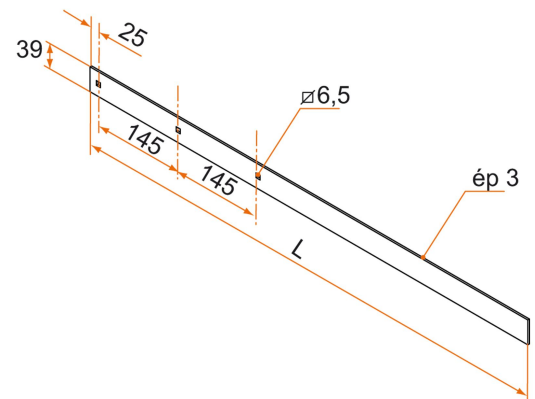

Products to be ordered from :
BURGAUD SAS 147, rue des Paludiers Z.I. des Mares 85270 SAINT-HILAIRE-DE-RIEZ
email : commande@tirard-burgaud.com