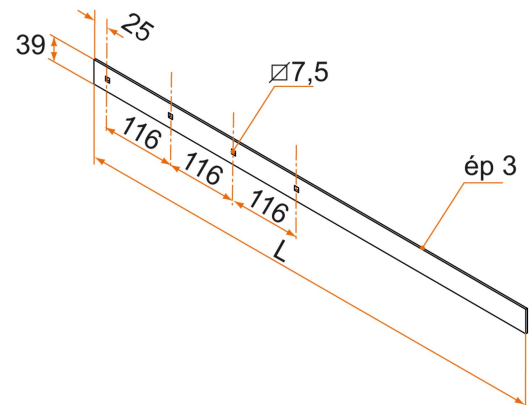

Products to be ordered from :
BURGAUD SAS 147, rue des Paludiers Z.I. des Mares 85270 SAINT-HILAIRE-DE-RIEZ
email : commande@tirard-burgaud.com