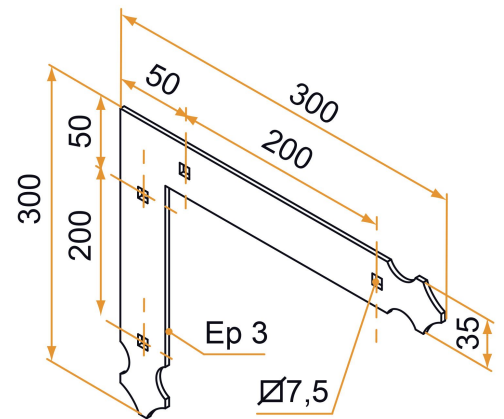

Products to be ordered from :
BURGAUD SAS 147, rue des Paludiers Z.I. des Mares 85270 SAINT-HILAIRE-DE-RIEZ
email : commande@tirard-burgaud.com