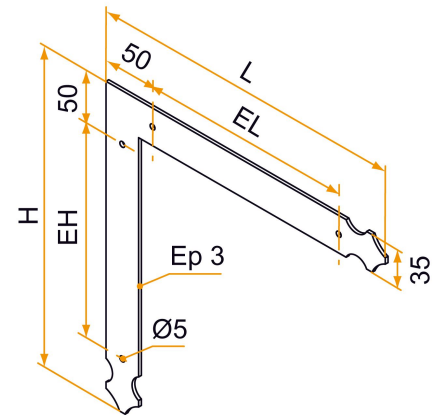

Products to be ordered from :
BURGAUD SAS 147, rue des Paludiers Z.I. des Mares 85270 SAINT-HILAIRE-DE-RIEZ
email : commande@tirard-burgaud.com