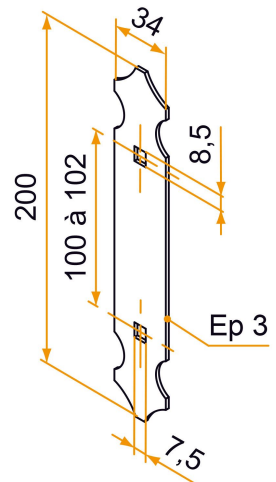

Possible applications include :

PVC and Aluminum
wing shutter
accessories

Features

- Aluminum

Products to be ordered from :
BURGAUD SAS 147, rue des Paludiers Z.I. des Mares 85270 SAINT-HILAIRE-DE-RIEZ
email : commande@tirard-burgaud.com