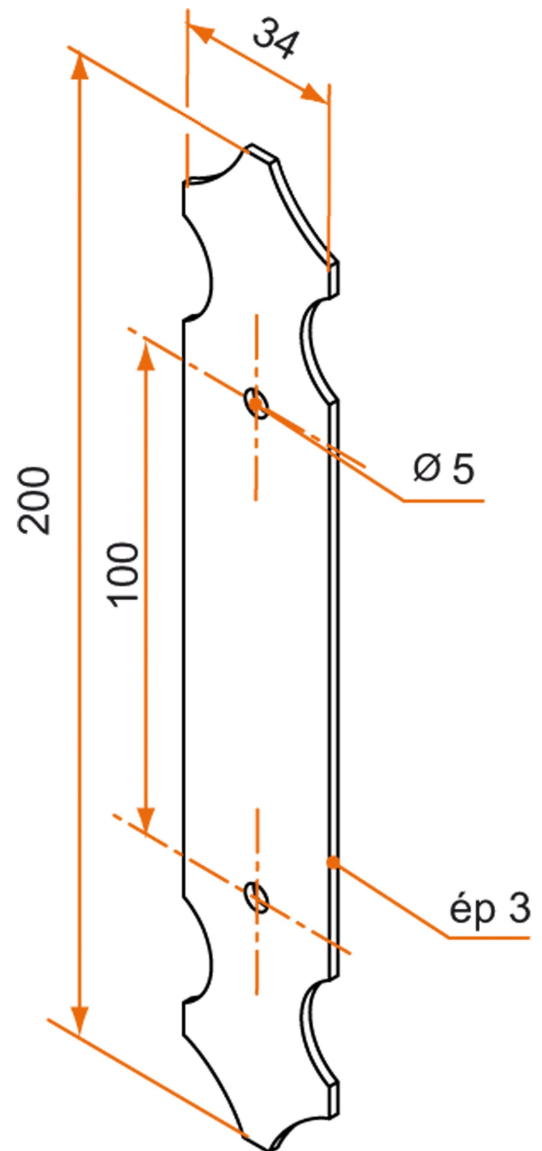

Possible applications include :

PVC and Aluminum
wing shutter
accessories

Features

- Aluminum

Products to be ordered from :
BURGAUD SAS 147, rue des Paludiers Z.I. des Mares 85270 SAINT-HILAIRE-DE-RIEZ
email : commande@tirard-burgaud.com