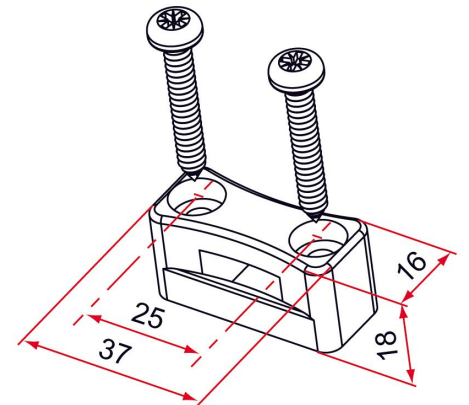

Possible applications include :

Garage door accessories

Wing shutter and louver accessories

Features

- Composite For use without casing Supplied with 2 stainless steel fixing screws

Tip

- Not compatible with casing profile.