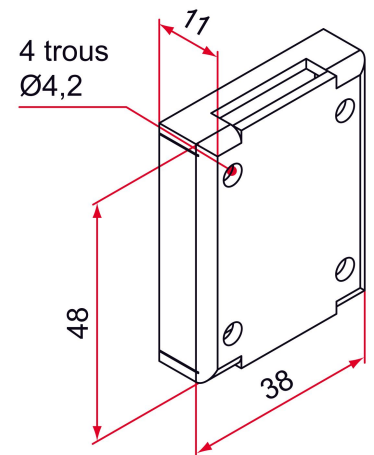

Possible applications include :

Garage door accessories

Wing shutter and louver accessories

Features

- For tringe 20x4

Tip

- Pensez à commander 4 coulisseaux.

Products to be ordered from :
 TIRARD SAS 16, Avenue du Vimeu Vert Z.A. du Vimeu Industriel 80210
 FEUQUIERES-EN-VIMEU
 email : commande@tirard-burgaud.com