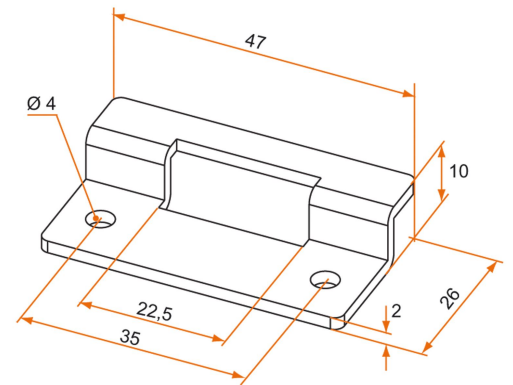

Possible applications include :

Wing shutter and louver accessories

Products to be ordered from :
TIRARD SAS 16, Avenue du Vimeu Vert Z.A. du Vimeu Industriel 80210
FEUQUIERES-EN-VIMEU
email : commande@tirard-burgaud.com