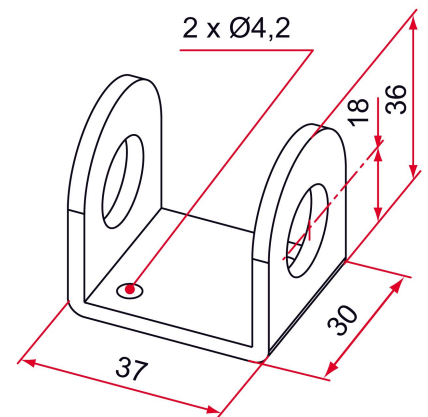

Possible applications include :

Garage door accessories

Features

- In steel For guiding the long bolt

Products to be ordered from :
 TIRARD SAS 16, Avenue du Vimeu Vert Z.A. du Vimeu Industriel 80210
 FEUQUIERES-EN-VIMEU
 email : commande@tirard-burgaud.com