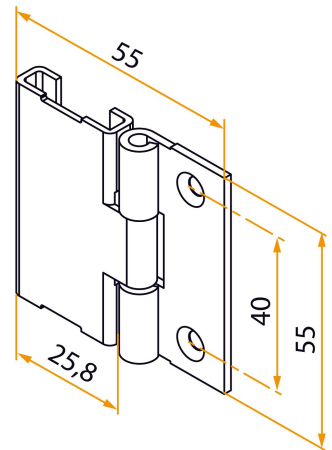

Possible applications include :

Wooden wing shutter accessories

Features

- Made of steel

Products to be ordered from :
 BURGAUD SAS 147, rue des Paludiers Z.I. des Mares 85270 SAINT-HILAIRE-DE-RIEZ
 email : commande@tirard-burgaud.com