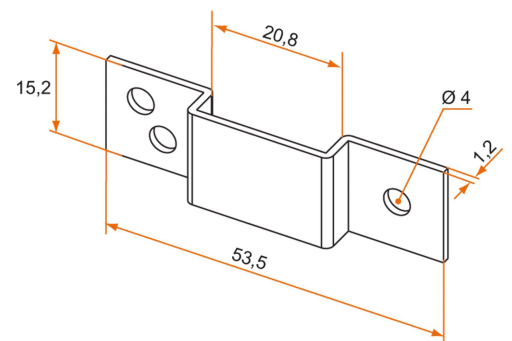

Possible applications include :

Wing shutter and louver accessories

Features

- Made of steel

Products to be ordered from :
 TIRARD SAS 16, Avenue du Vimeu Vert Z.A. du Vimeu Industriel 80210
 FEUQUIERES-EN-VIMEU
 email : commande@tirard-burgaud.com

Possible applications include :

Wing shutter and louver accessories

Référence	Finish	GENCOD 3661598	Condit. par	Délai j
CA111001	White zn	00190 8	1	7

 Multi-RAL : specify your color when placing the order (<https://www.couleursral.fr/ral-classic>)