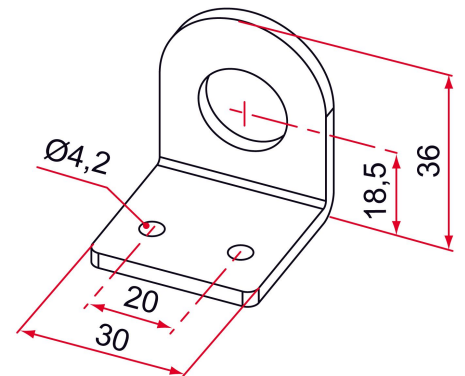

## Features

- In steel For guiding the long bolt

Products to be ordered from :  
 TIRARD SAS 16, Avenue du Vimeu Vert Z.A. du Vimeu Industriel 80210  
 FEUQUIERES-EN-VIMEU  
 email : [commande@tirard-burgaud.com](mailto:commande@tirard-burgaud.com)