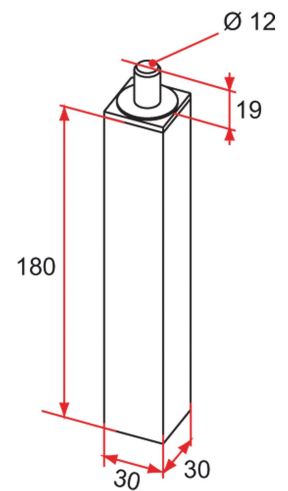

## Features

- Steel body Copper-aluminium pivot To be embedded (grey mortar)

Products to be ordered from :  
 TIRARD SAS 16, Avenue du Vimeu Vert Z.A. du Vimeu Industriel 80210  
 FEUQUIERES-EN-VIMEU  
 email : [commande@tirard-burgaud.com](mailto:commande@tirard-burgaud.com)