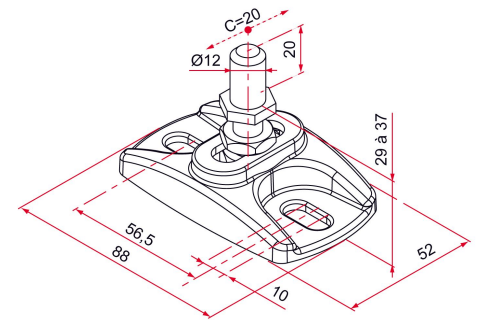

## Features

- Adjustable on 3 axes: X, Y, and Z Body made of cupro-aluminium Pivot made of stainless steel 304

Products to be ordered from :  
 TIRARD SAS 16, Avenue du Vimeu Vert Z.A. du Vimeu Industriel 80210  
 FEUQUIERES-EN-VIMEU  
 email : [commande@tirard-burgaud.com](mailto:commande@tirard-burgaud.com)