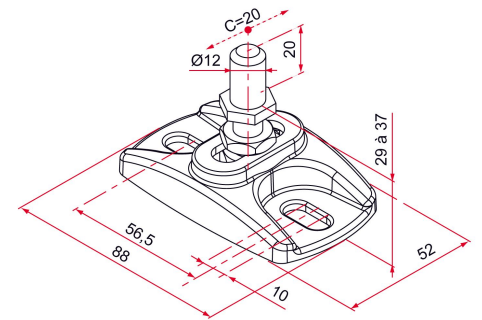

Possible applications include :

Swinging gate accessories

Features

- Adjustable on 3 axes: X, Y, and Z Body made of stainless steel 304 Pivot made of stainless steel 304

Products to be ordered from :
 TIRARD SAS 16, Avenue du Vimeu Vert Z.A. du Vimeu Industriel 80210
 FEUQUIERES-EN-VIMEU
 email : commande@tirard-burgaud.com

Possible applications include :

Swinging gate accessories

Référence	Finish	GENCOD 3661598	Condit. par	Délai j
NA492210	9005-80%	03989 5	10	14
NA491210	9016-80%	03988 8	10	7
NA401210	raw	03987 1	10	7
NA4XX210		03991 8	1	21