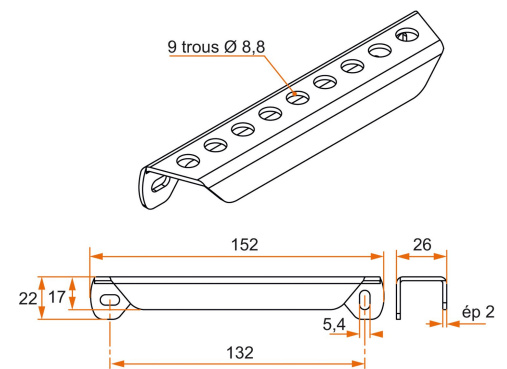

Possible applications include :

PVC and Aluminum
wing shutter
accessories

Features

- Aluminium Pull Handle

Products to be ordered from :
BURGAUD SAS 147, rue des Paludiers Z.I. des Mares 85270 SAINT-HILAIRE-DE-RIEZ
email : commande@tirard-burgaud.com

Possible applications include :

PVC and Aluminum wing shutter accessories

Référence	Finish	GENCOD 3565920	Condit. par	Délai j
3AC92007	9005-30%	18012 8	10	7
3AC91005	9016-80%	18013 5	10	7
3AC92007RAL		18015 9	1	14