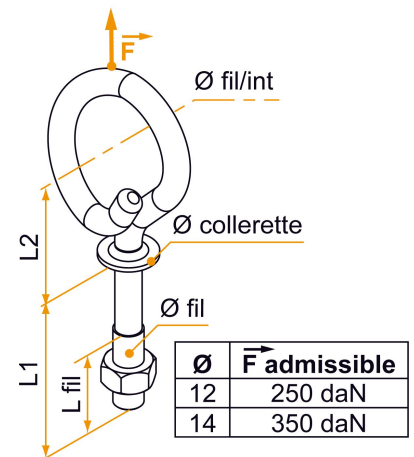

Products to be ordered from :
BURGAUD SAS 147, rue des Paludiers Z.I. des Mares 85270 SAINT-HILAIRE-DE-RIEZ
email : commande@tirard-burgaud.com