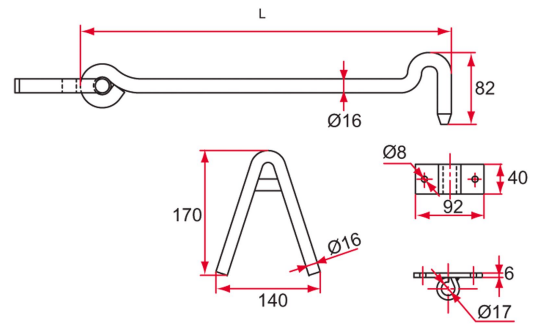

## Features

- In Steel Ø16 Delivered with anchor pin and screw plate

Products to be ordered from :  
 BURGAUD SAS 147, rue des Paludiers Z.I. des Mares 85270 SAINT-HILAIRE-DE-RIEZ  
 email : [commande@tirard-burgaud.com](mailto:commande@tirard-burgaud.com)