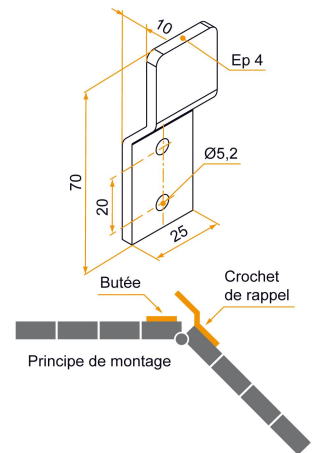

Possible applications include :

PVC and Aluminum  
wing shutter  
accessories

## Features

- In aluminum For double shutter Choose the bend of the hook according to the thickness of the stop

**Tip**

- Compatible with: - Composite Alliance stopper. Please refer to the index.

Products to be ordered from :  
BURGAUD SAS 147, rue des Paludiers Z.I. des Mares 85270 SAINT-HILAIRE-DE-RIEZ  
email : [commande@tirard-burgaud.com](mailto:commande@tirard-burgaud.com)