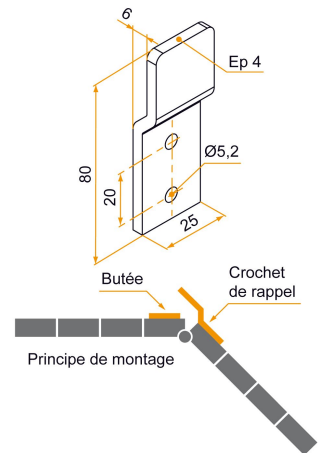

Possible applications include :

PVC and Aluminum
wing shutter
accessories

Features

- In aluminum For double shutter Choose the bend of the hook according to the thickness of the stopper

Tip

- Compatible with: - Atlantic espagnolette stop - Standard espagnolette stop Check the index.