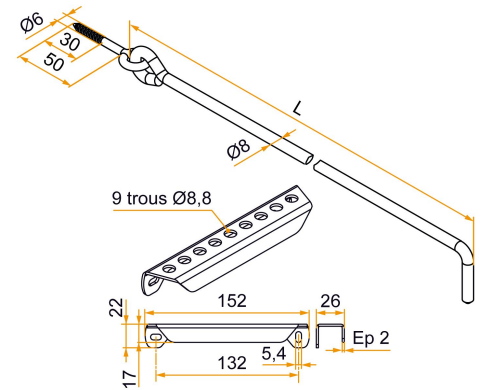

Products to be ordered from :
BURGAUD SAS 147, rue des Paludiers Z.I. des Mares 85270 SAINT-HILAIRE-DE-RIEZ
email : commande@tirard-burgaud.com