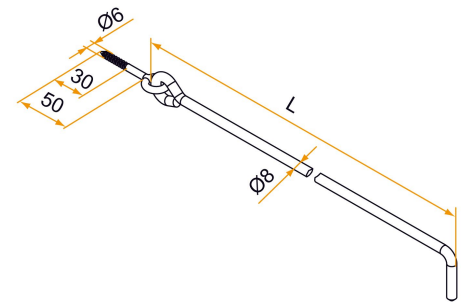

Products to be ordered from :
BURGAUD SAS 147, rue des Paludiers Z.I. des Mares 85270 SAINT-HILAIRE-DE-RIEZ
email : commande@tirard-burgaud.com