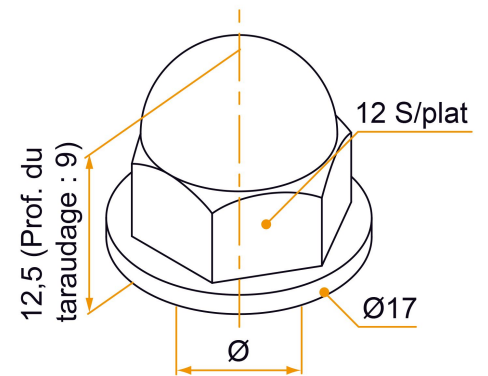

Possible applications include :

PVC and Aluminum
wing shutter
accessories

Products to be ordered from :
BURGAUD SAS 147, rue des Paludiers Z.I. des Mares 85270 SAINT-HILAIRE-DE-RIEZ
email : commande@tirard-burgaud.com