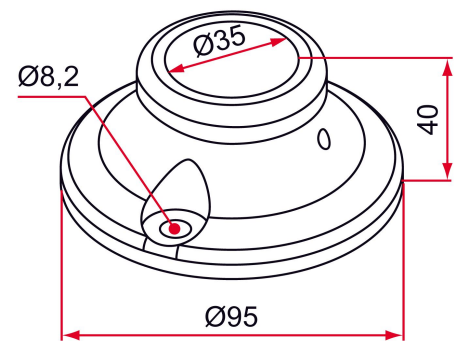

Possible applications include :

Swinging gate accessories

Features

- Screw-on support for fixing the pump stop. Made of composite material.

Products to be ordered from :
 TIRARD SAS 16, Avenue du Vimeu Vert Z.A. du Vimeu Industriel 80210
 FEUQUIERES-EN-VIMEU
 email : commande@tirard-burgaud.com