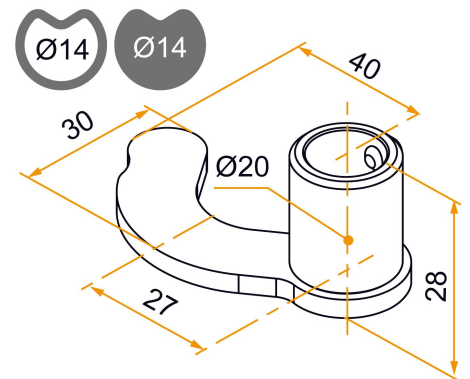

Possible applications include :

Wooden wing shutter accessories

Features

- In steel Screw-on

Products to be ordered from :
BURGAUD SAS 147, rue des Paludiers Z.I. des Mares 85270 SAINT-HILAIRE-DE-RIEZ
email : commande@tirard-burgaud.com

Possible applications include :

Wooden wing shutter accessories

Référence	Finish	GENCOD 3565920	Condit. par	Délai j
1ES92059	ZN+9005-30%	17341 0	100	14
1ES12033	Zn	17309 0	100	14

 Multi-RAL : specify your color when placing the order (<https://www.couleursral.fr/ral-classic>)