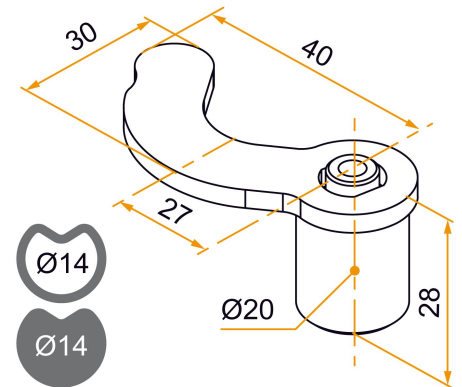

Possible applications include :

Wooden wing shutter accessories

Features

- In steel Screw-on

Products to be ordered from :
BURGAUD SAS 147, rue des Paludiers Z.I. des Mares 85270 SAINT-HILAIRE-DE-RIEZ
email : commande@tirard-burgaud.com

Possible applications include :

Wooden wing shutter accessories

Référence	Finish	GENCOD 3565920	Condit. par	Délai j
1ES92060	ZN+9005-30%	17342 7	100	14
1ES12034	Zn	17310 6	100	14

 Multi-RAL : specify your color when placing the order (<https://www.couleursral.fr/ral-classic>)