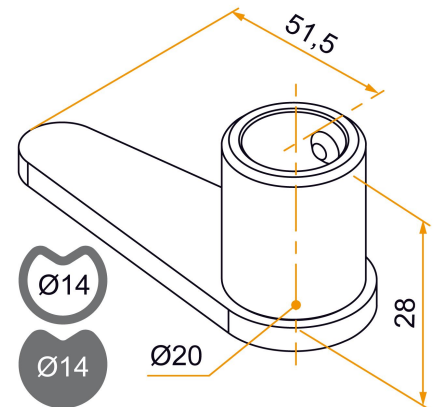

Possible applications include :

Wooden wing shutter accessories

Features

- In steel Screw-on

Products to be ordered from :
 BURGAUD SAS 147, rue des Paludiers Z.I. des Mares 85270 SAINT-HILAIRE-DE-RIEZ
 email : commande@tirard-burgaud.com