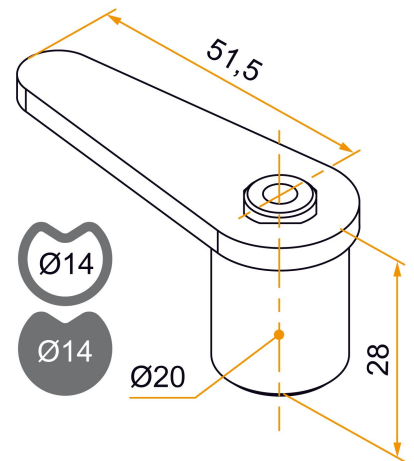

Possible applications include :

Wooden wing shutter accessories

Features

- In steel To screw

Products to be ordered from :
 BURGAUD SAS 147, rue des Paludiers Z.I. des Mares 85270 SAINT-HILAIRE-DE-RIEZ
 email : commande@tirard-burgaud.com