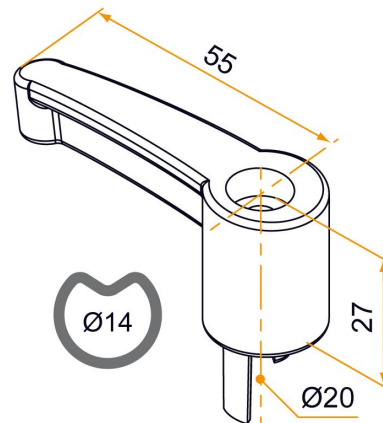

Possible applications include :

Wooden wing shutter accessories

Features

- Aluminum Screw-on

ATTENTION

- Short end caps fixing screws to be ordered separately: CBL TORX sheet metal screws - 4.8x32 - stainless steel 304 (refer to the index).

Products to be ordered from :
BURGAUD SAS 147, rue des Paludiers Z.I. des Mares 85270 SAINT-HILAIRE-DE-RIEZ
email : commande@tirard-burgaud.com

Short top end cap for V-shaped steel or aluminum tube.

Possible applications include :