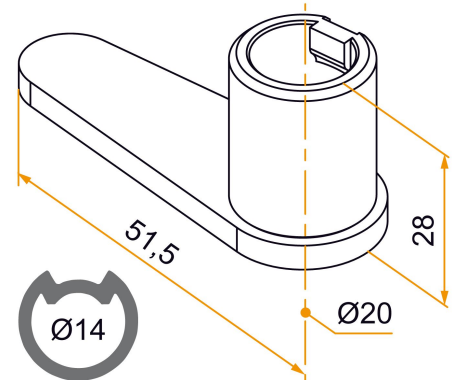

Possible applications include :

PVC and Aluminum
wing shutter
accessories

Features

- Aluminum Screw-on

- Tube length calculation: Tube length = Total length of the espagnolette - 18 mm.

Products to be ordered from :
BURGAUD SAS 147, rue des Paludiers Z.I. des Mares 85270 SAINT-HILAIRE-DE-RIEZ
email : commande@tirard-burgaud.com

Possible applications include :

PVC and Aluminum
wing shutter
accessories

Référence	Finish	GENCOD 3565920	Condit. par	Délai j
900555	9005-30%	05691 1	100	14
800555	9016-80%	05689 8	100	14
900555RAL		14997 2	1	14