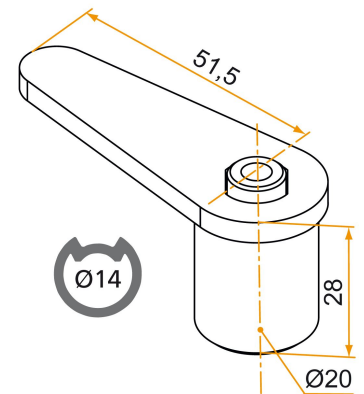

Possible applications include :

PVC and Aluminum
wing shutter
accessories

Features

- Aluminum Screw-on

- Tube length calculation: Tube length = Total length of the espagnolette - 18 mm.

Products to be ordered from :
BURGAUD SAS 147, rue des Paludiers Z.I. des Mares 85270 SAINT-HILAIRE-DE-RIEZ
email : commande@tirard-burgaud.com

Possible applications include :

PVC and Aluminum
wing shutter
accessories

Référence	Finish	GENCOD 3565920	Condit. par	Délai j
900554	9005-30%	05690 4	100	14
800554	9016-80%	05688 1	100	14
900554RAL		14996 5	1	14