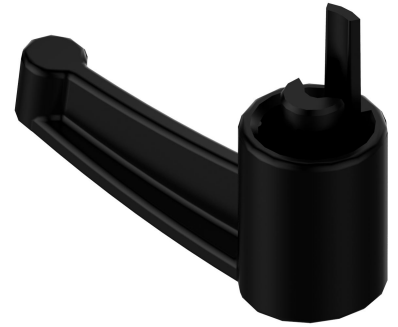

Possible applications include :

PVC and Aluminum  
wing shutter  
accessories

## Features

- Screw-on

**Tip**

- Tube length calculation: Tube length = Total length of the espagnolette - 18 mm.

## ATTENTION

- Fixing screws for short end caps to be ordered separately: CBL TORX sheet metal screws - Ø4.8xL.32 - stainless steel (refer to the index).

Products to be ordered from :  
BURGAUD SAS 147, rue des Paludiers Z.I. des Mares 85270 SAINT-HILAIRE-DE-RIEZ  
email : [commande@tirard-burgaud.com](mailto:commande@tirard-burgaud.com)

Possible applications include :

PVC and Aluminum  
wing shutter  
accessories

Référence	Finish	GENCOD 3565920	Condit. par	Délai j
3ES92041	9005-30%	15404 4	100	14
3ES91041	9016-80%	15405 1	100	14
3ES92041RAL		18241 2	1	14