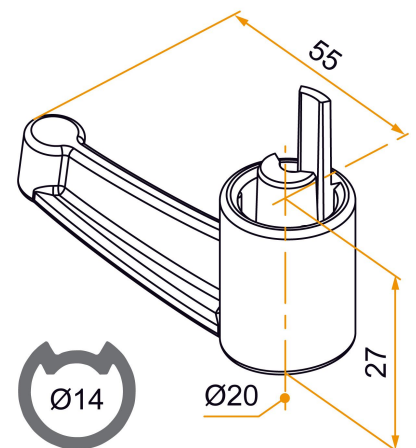

## Features

- Screw-on

**Tip**

- Tube length calculation: Tube length = Total length of the espagnolette - 18 mm.

## ATTENTION

- Fixing screws for short end caps to be ordered separately: CBL TORX sheet metal screws - Ø4.8xL.32 - stainless steel (refer to the index).

Products to be ordered from :  
BURGAUD SAS 147, rue des Paludiers Z.I. des Mares 85270 SAINT-HILAIRE-DE-RIEZ  
email : [commande@tirard-burgaud.com](mailto:commande@tirard-burgaud.com)